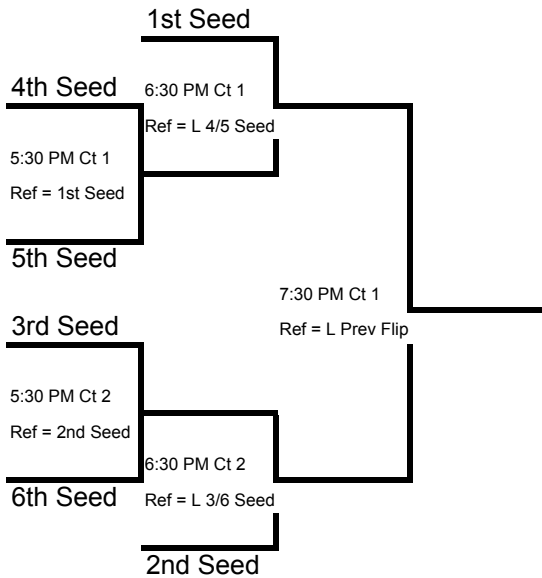

Gold Bracket Format: 2 of 3 (Game 1 & 2 to 25, Game 3 to 15)