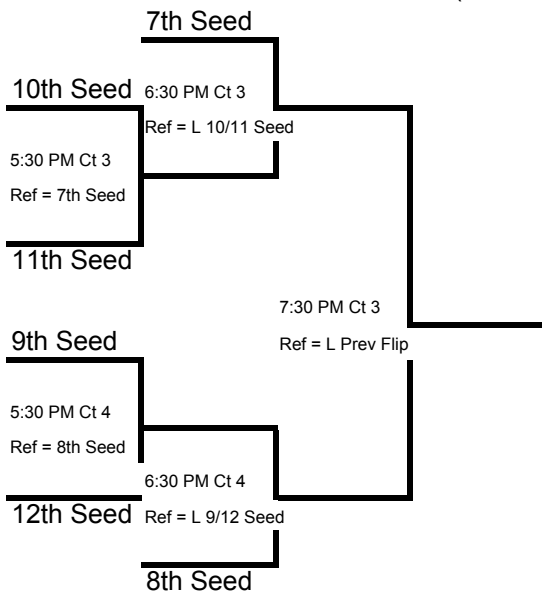

Silver Bracket Format: 2 of 3 (Game 1 & 2 to 25, Game 3 to 15)

Bronze Pool

Court 5
Format: 2 of 3
Game 1 & 2 to 25, Game 3 to 15

3 Team Pool	
5:30 PM	13th vs 15th (14th)
TEAM	
TEAM	
Ref	
6:30 PM	14th vs 15th (13th)
TEAM	
TEAM	
Ref	
7:30 PM	13th vs 14th (15th)
TEAM	
TEAM	
Ref