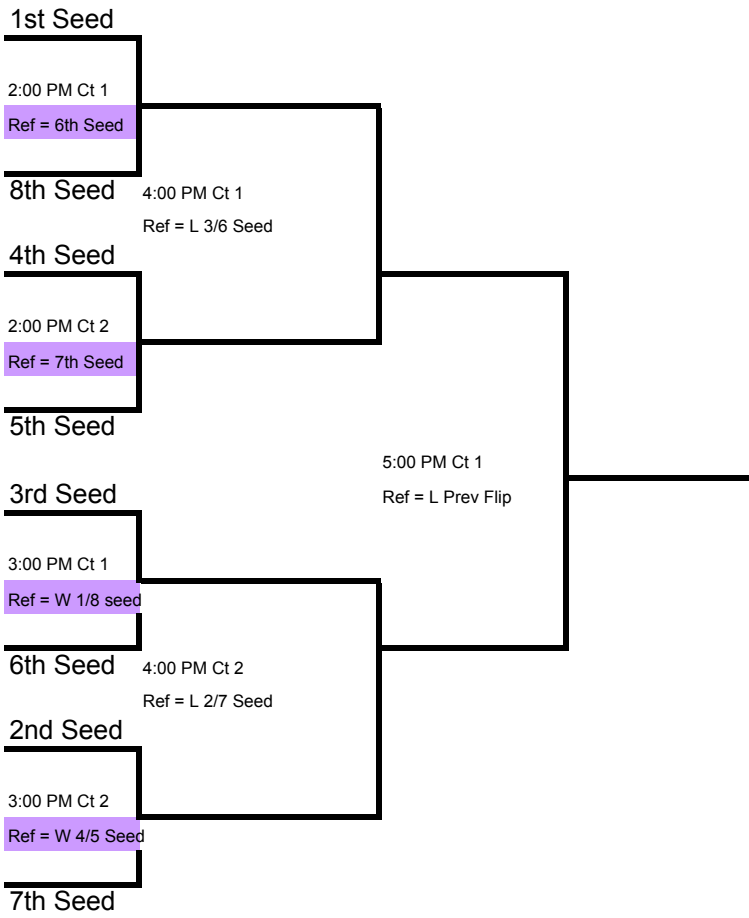

Gold Bracket

Format: 2 of 3 (Game 1 & 2 to 25, Game 3 to 15)

Silver Pool

Court 3

Format: 2 of 3

Game 1 & 2 to 25, Game 3 to 15

3 Team Pool	
2:00 PM	9th vs 11th (10th)
TEAM	
TEAM	
Ref	
3:00 PM	10th vs 11th (9th)
TEAM	
TEAM	
Ref	
4:00 PM	9th vs 10th (11th)
TEAM	
TEAM	
Ref